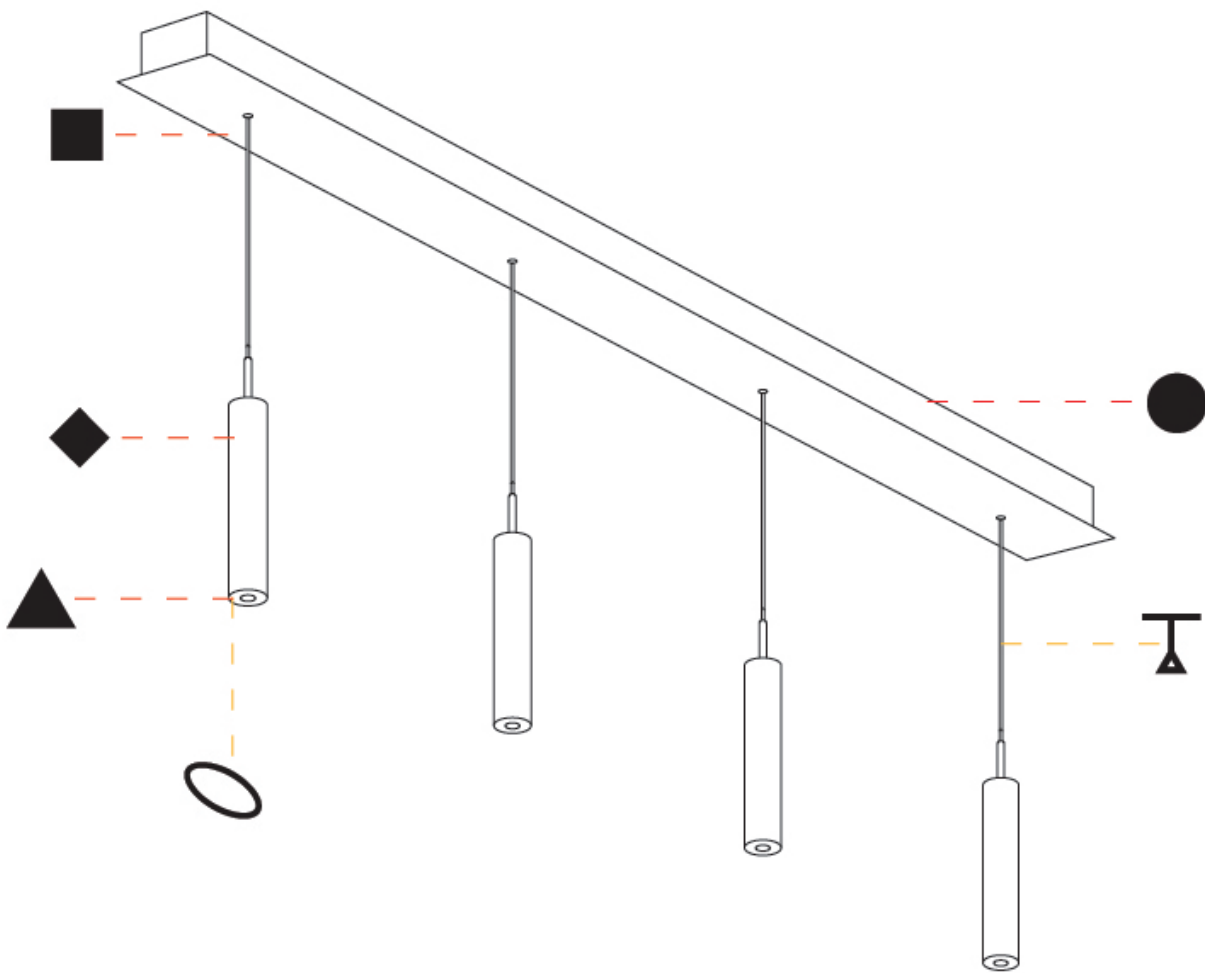

A

G-MINI CHANNEL HANGOVER SUSPENSION

A300621-

base number LED Dimming Finishes (Diamond) Finishes (Triangle) Finishes (Circle) Finish Options Shine Ring Beam Angle Options Cable Options

- To build a product code in our configurator select the specify button on the base model # product page
- To build a manual product code on this datasheet choose from the options listed below in blue font and add the suffix to the base model #